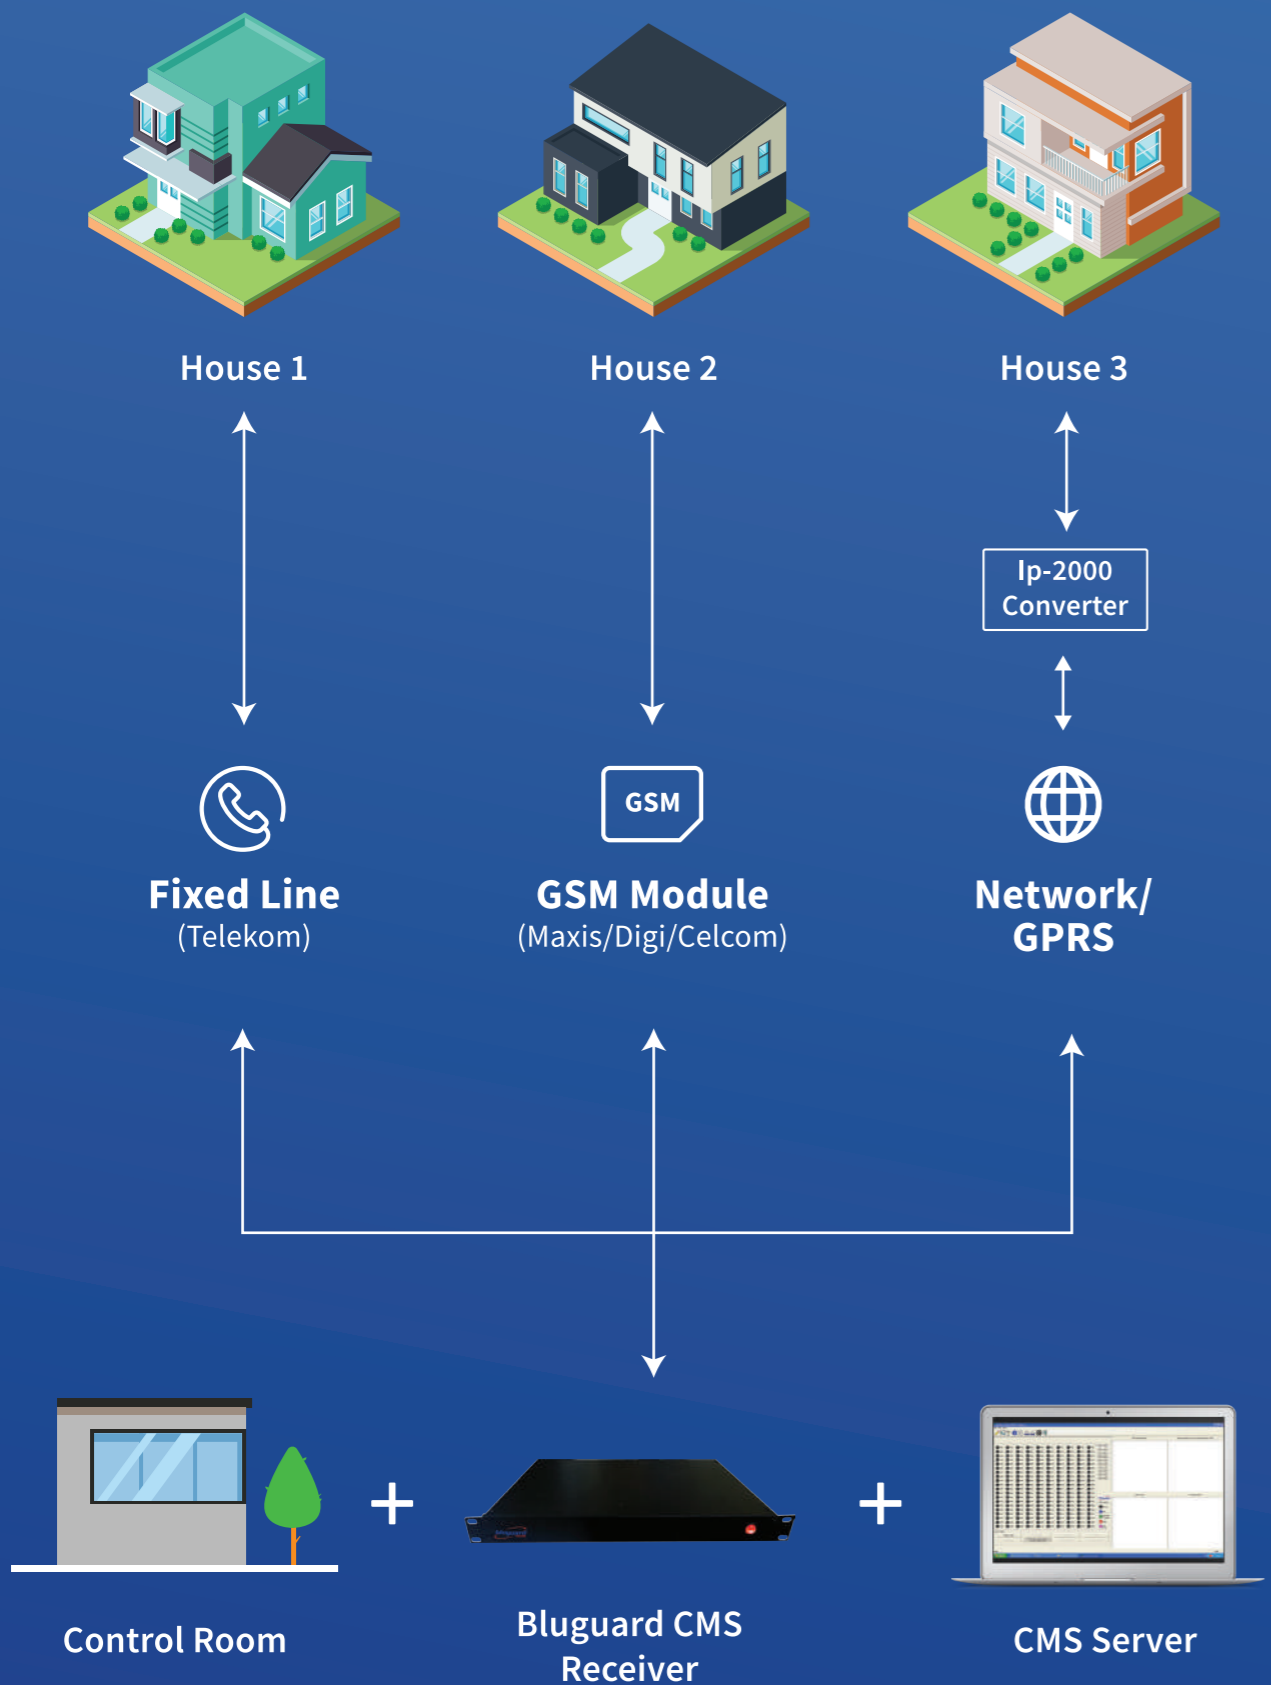

CMS 2000

Bluguard CMS 2000 is the ultimate solution for the gated community with affordable price. The board is designed utilizing the latest SMT technology and streamline a platform for the data collect as form security panels.

Benefits of Solution Offers :

Neighbourhood central monitoring station

Immediate alert to guard house in the event of intrusion

Provide an overall zone monitoring for gated community

Shorten time for rescue in event of emergency

Account Status Colour :

- CCTV Integration

- IP CMS Module (Optional)

- Visual indication up to 2,000 accounts.

- Time-stamped event logging

- Multi operator access passwords

Password :

- Connect to 2 telephone lines (expandable to 8 lines)

- Compliance with international CMS reporting standard (contact ID)

- Built-in power supply

Bluguard CMS Architecture :

CMS 2000
 Enhanced Your Gated Security