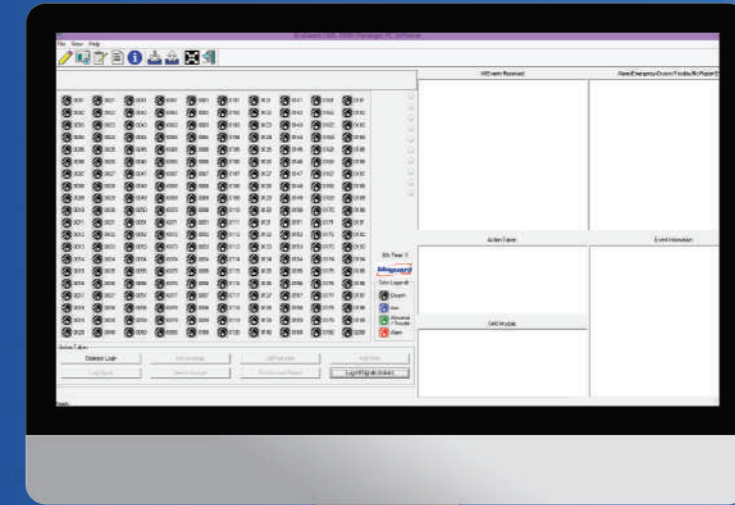

Bluguard CMS Features

- Report Includes :- system arm / disarm, emergency report, bypassed / unbypassed, battery failure, power failure, etc.

Account Status Colour :

- CCTV Integration

- IP CMS Module (Optional)

- Visual indication up to 2,000 accounts.

- Time-stamped event logging

- Multi operator access passwords

Password :

*****

- Connect to 2 telephone lines (expandable to 8 lines)

- Compliance with international CMS reporting standard (contact ID)

- Built-in power supply