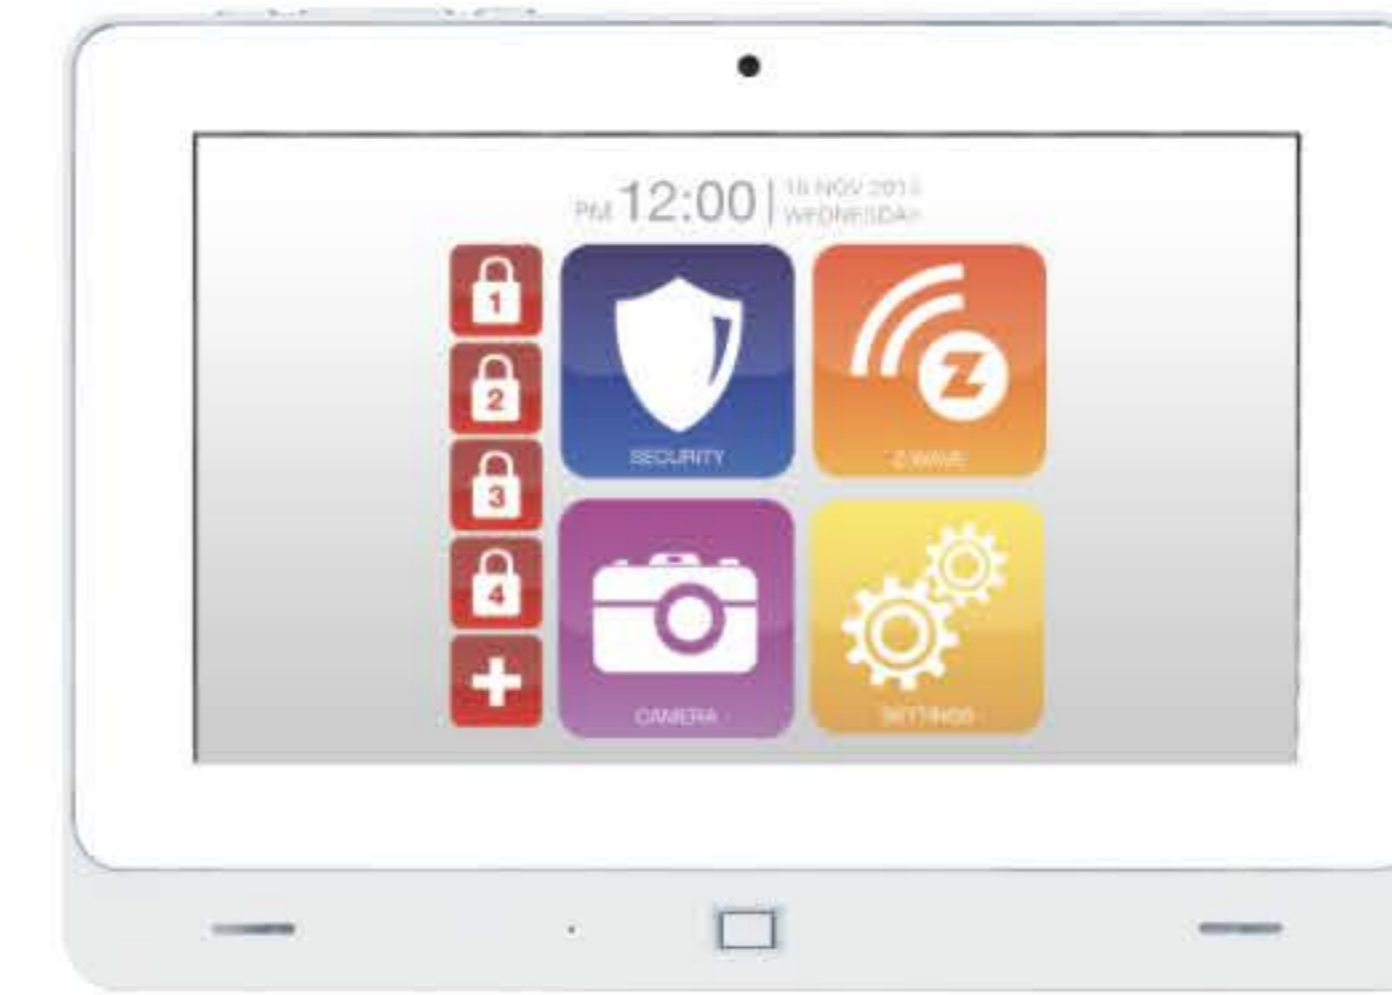

## Wireless Home Automation Wall Switch (HA08)

- Security Control 16 /32 Zone
- Automation Control
- User Friendly Voice Assist
- Built In Speaker
- Integrated with Bluguard Mobile Apps

- Security Control 16 /32 Zone
- Automation Control
- User Friendly Voice Assist
- Intercom Keypad to Keypad
- Integrated with Bluguard Mobile Apps