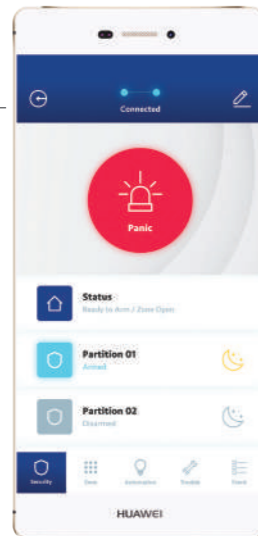

Lights Control

Smart Mobile App
anytime @ anywhere

Simply install the Bluguard P2P App, then you are ready to go!
Help protect and manage your home from your smartphone, tablet or PC.

HOME ALARM CONTROL

- Arming and disarming at your fingertips.
- Rename zone of each location to help identify and track the details of alarm activities.
- User friendly interface that guides you to the specific operation.

AUTOMATION CONTROL

- Allows you to control over your lighting, air-conditioning, shades and power point at anytime & anywhere.
- Intelligent scene control that group the automation points into one scene for turning on/off at one touch.