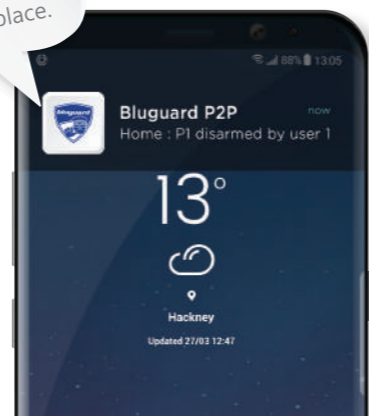

Lights Control

Smart Mobile App
anytime @ anywhere

Simply install the Bluguard P2P App, then you are ready to go!
Help protect and manage your home from your smartphone, tablet or PC.

HOME ALARM CONTROL

- Arming and disarming at your fingertips.
- Rename zone of each location to help identify and track the details of alarm activities.
- User friendly interface that guides you to the specific operation.

How it works? Push Notification Alert

PUSH NOTIFICATION
Receive push notification anytime a new activity takes place.

Integration Bluguard Service Platform

Bluguard Cloud Based Server

- Select your event notification:
- Alarm Event
 - Armed/Disarmed Event
 - Trouble Event - A/C Failed

16 /32 ZONE

16 programmable zones with 4 partitions (expandable to 32 zones for wider security coverage)

HOME AUTOMATION CONTROL *

Switch on/off your home appliances anywhere in the house & from your mobile device. Comes with preset timer to switch on/off the lights especially when away for holidays.

USER FRIENDLY VOICE ASSIST

Step by step guidance to navigate the menu system. Report on the status of each zone with customized vocabulary through the workings of the control panel.

BUILT IN SPEAKER

Able to update users the condition of the system.