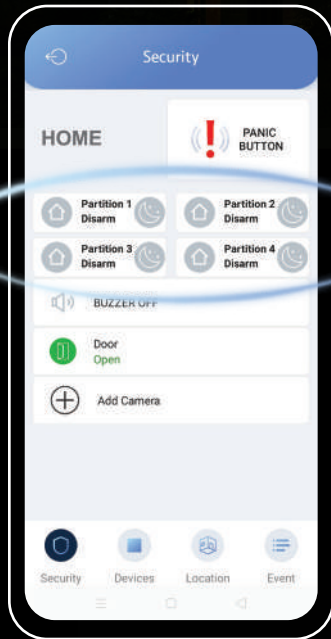

Arm / Disarm

One Touch Control from Anywhere