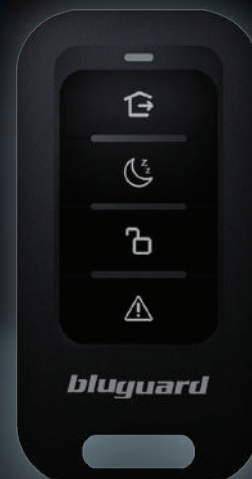

Remote Keychain

A light-weight, easy-to-carry pocket size remote control with panic button.