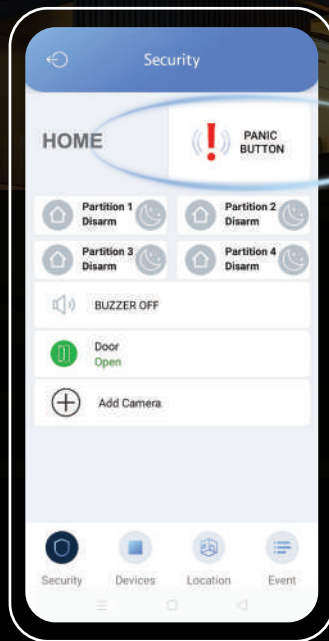

# Door and Window Sensor

A tamper-proof sensor that alert you when detected potential break-in.

### MORE SECURED, MORE RELIABLE

Secured wireless channel to avoid alarm signal interference

Greater protection with up to 100 sensors

Wireless signal jamming detection

# Smart APP Control