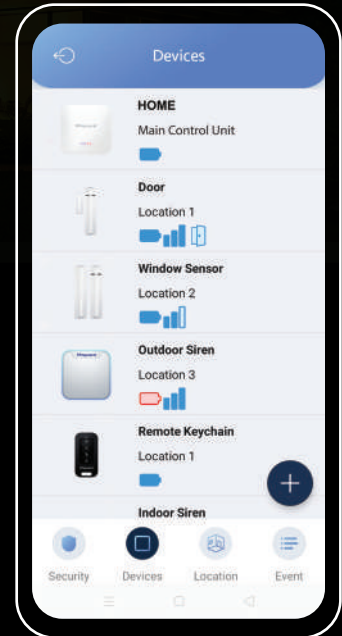

Control

Control All Devices in One App