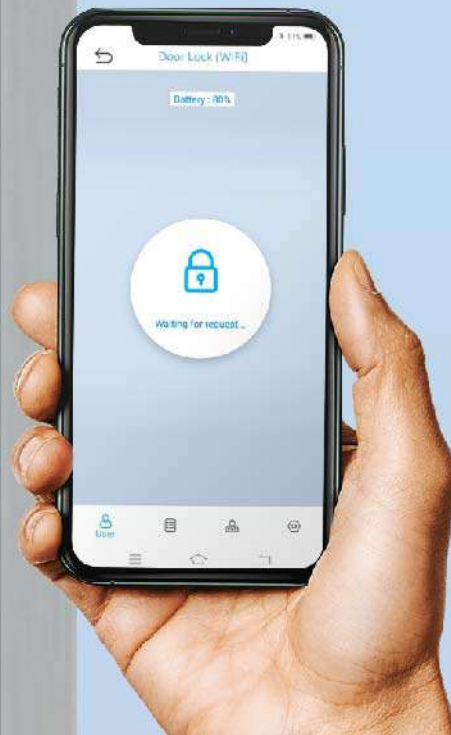

SMART DOOR LOCK

Smart. Reliable.
Model : BLU-DL-100

Premium and Professional Look.

Bluguard Smart Door Lock comes with a complete security features such as fingerprint, code, RFID card, overwrite key and built-in WiFi to ensure the door lock is always connected to the internet.

Complete Security Solution

Complete your home security. Bluguard alarm system is fully integratable with the smart door lock

Modern Look. Modern Features.

Control your smart door lock wirelessly via mobile app

Wifi Connection
(optional)

App Control
(optional)

Emergency
Power

Event Log
(optional)

Generate Password Anytime & Anywhere

Generate one-time password remotely for your guest to enter

***** 🔒

🔒 *****