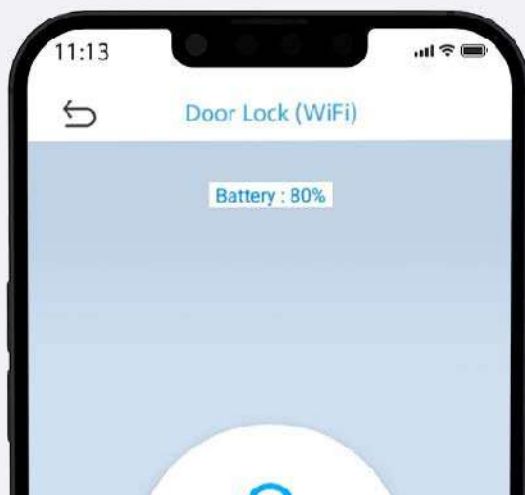

SMART DOOR LOCK

Smart. Reliable.
Model : BLU-DL-100

Premium and Professional Look.

Bluguard Smart Door Lock comes with a complete security features such as fingerprint, code, RFID card, overwrite key and built-in WiFi to ensure the door lock is always connected to the internet.

Waterproof

High premium quality with IP55 waterproof

IP55

Built-in-WiFi

Grant access via intelligent passcodes from anywhere in the world in realtime

Control Your Smart Door Lock Wirelessly

and your alarm system

Event Log

View event log access from your smart app

Remote Unlock

Unsure your home door already locked? Now you can lock/unlock wirelessly from mobile app

Mobile App Control

With Bluguard P2P app, you can access and control your home including your smart door lock