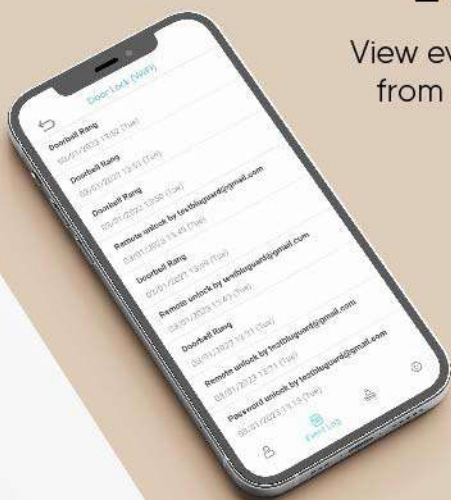

Waterproof

High premium quality with IP55 waterproof

IP55

Built-in-WiFi

Grant access via intelligent passcodes from anywhere in the world in realtime

Control Your Smart Door Lock Wirelessly

and your alarm system

Event Log

View event log access from your smart app

Remote Unlock

Unsure your home door already locked? Now you can lock/unlock wirelessly from mobile app

Mobile App Control

With Bluguard P2P app, you can access and control your home including your smart door lock