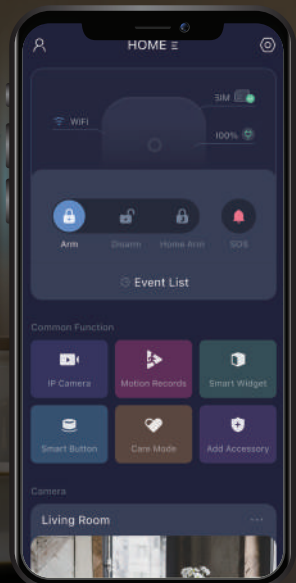

Emergency Code

Set your emergency duress code. When the duress code entered during emergency, It will notify your emergency contacts.