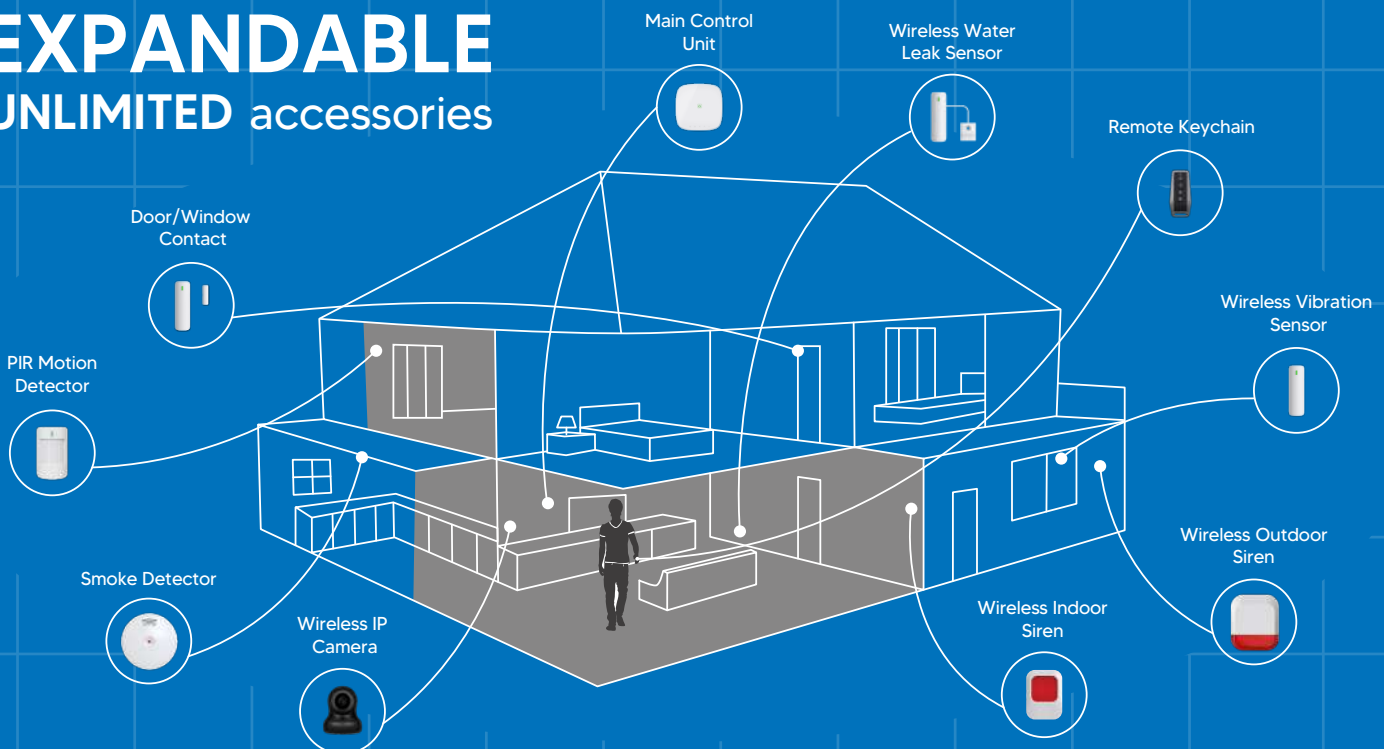

EXPANDABLE UNLIMITED accessories