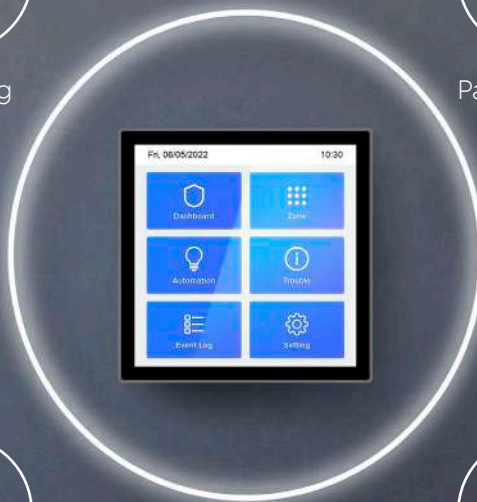

bluguard[®]

PRO 4

Experience the difference.

Introducing

PRO 4

Experience the Difference.

Bluguard PRO 4 Touch Keypad is the new and improved alarm system with 4-inch TFT LCD display that provides a comfortable user experience. By installing it in the wall box, user can control and monitor alarm and home automation system through the touch screen user interface. It also enables user to check or change programming settings easily.

Stylish Display.

User can control and monitor alarm and home automation system through the 4-inch LCD touch screen easily and smoothly as the display so responsive, every interaction with the new Bluguard PRO 4 feels like new again.

Small in size. Mighty with features.

Event log

Panic Button

Virtual Keypad

Arm / Disarm

Zone Control

Automation Control

bluguard[®]